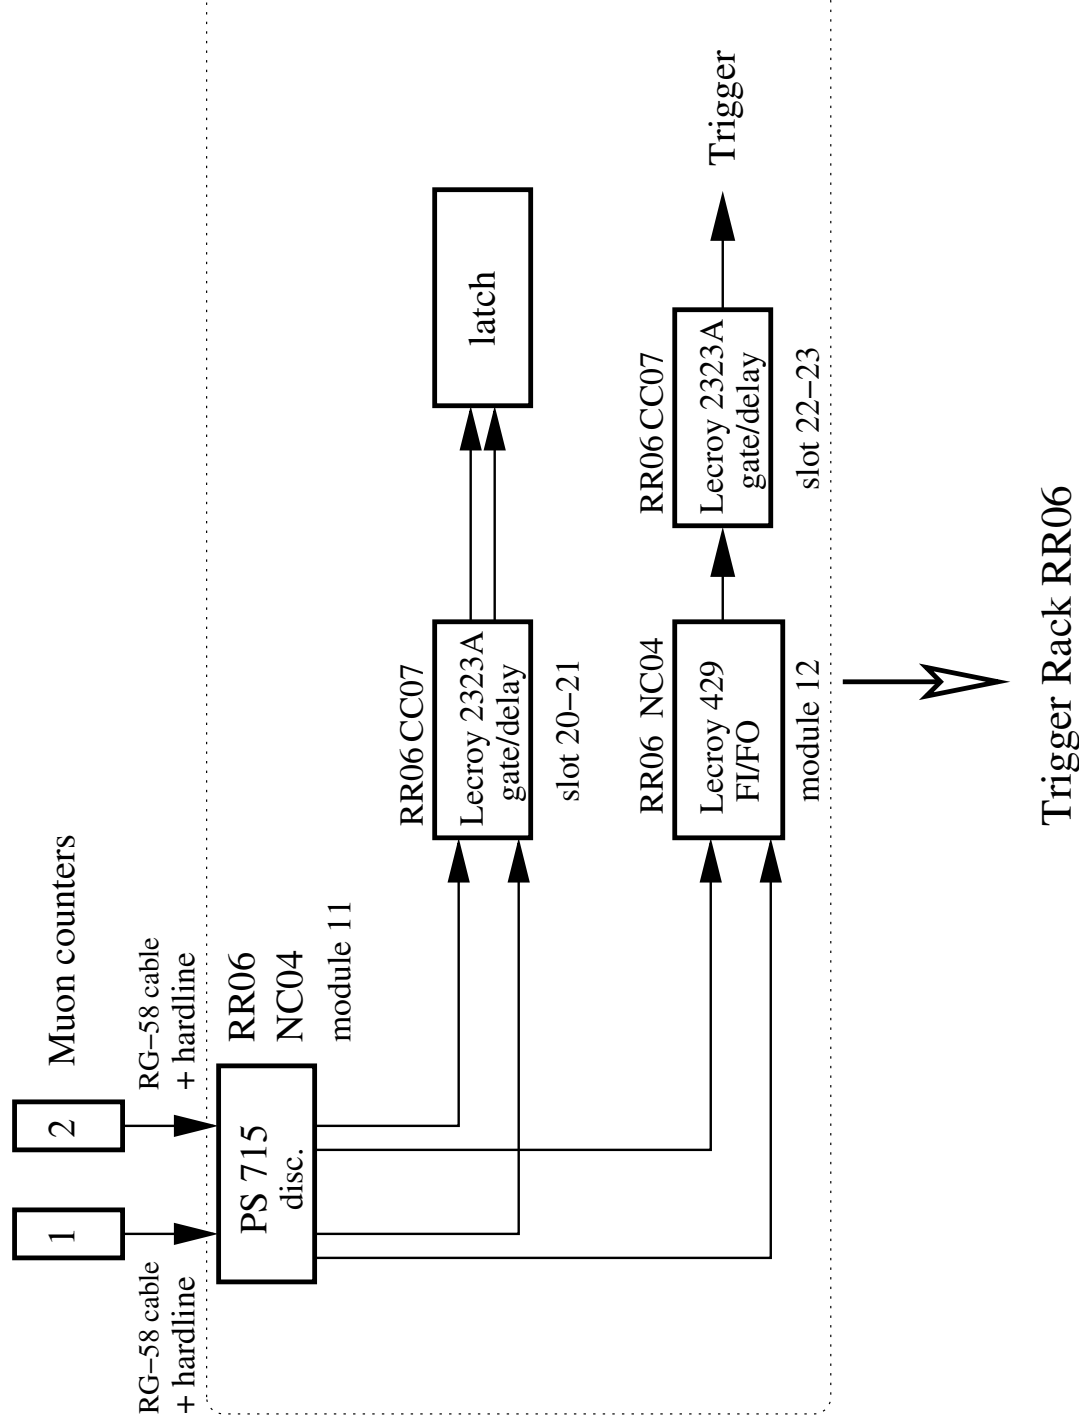

Muon Counter Logic (12/08/2003)

RR: Rack

CC: CAMAC crate

NC: NIM crate

Drawn by
Lu and Ken
12/10/2003

Trigger Rack RR06

Crate number needs to be defined: NC04, CC07